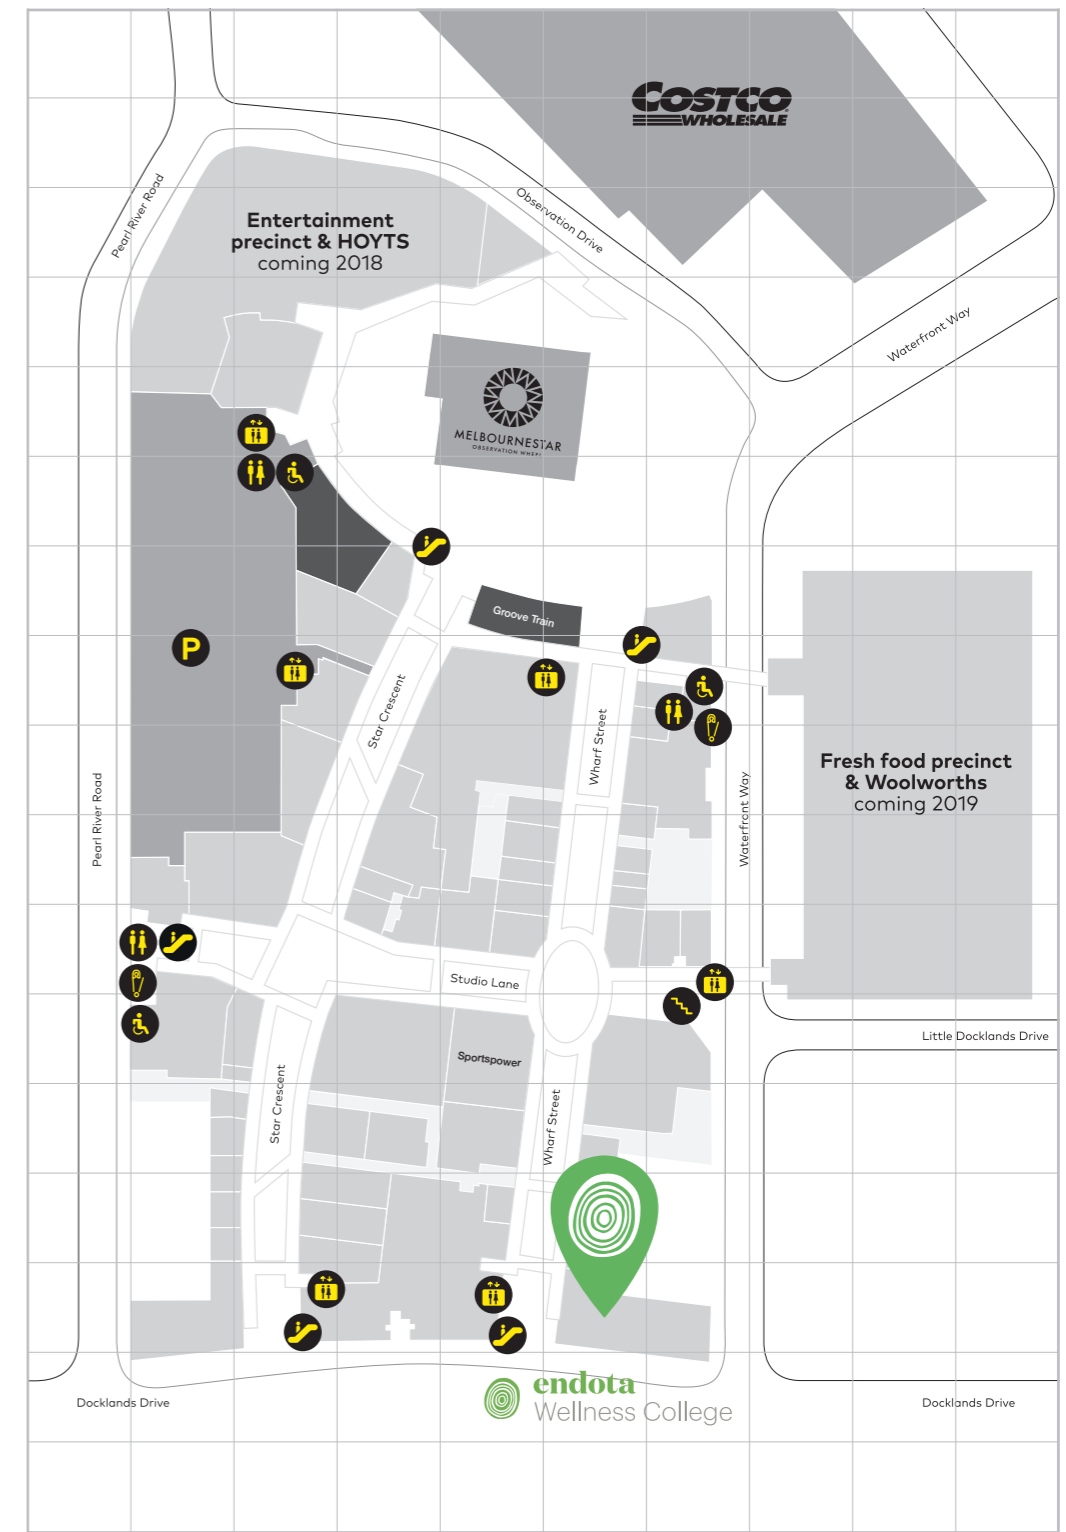

Ground floor

Level one

endota Wellness College is located on Level 1, Shop F01 Wharf Street, District Docklands Shopping Centre, Docklands. Visit endotawellnesscollege.edu.au for more information.

Free tram

The District Docklands is located in the free tram zone with trams departing the centre every four minutes. The 70, 86 and free city circle stop at the centre at stop D11.

Bus

Bus Link's route 220 will also drop you at the doorstep of The District Docklands (Stop 6 - Footscray Road). Buses run every 15 minutes, seven days a week. Visit www.ptv.vic.gov.au for timetable information.

Train

Take the train to Southern Cross Station and walk over the Bourke Street pedestrian bridge to Harbour Esplanade. Walk or take the tram along Docklands Drive.

Car parking

Parking rates start from just \$5 for the first 2 hours, or free* with validation. See [here](#) for full details.